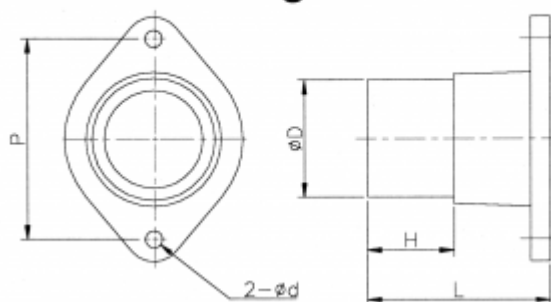

Data Sheet

Article number: 27591429450

Description: Inlet/outlet for hose pipe 4-OD-50
KB-4..., 5..., 6..

Measures

Fig. 1

Fig. 2

D = 50

d = 7

Fig. = 1

H = 44

L = 52

Model = KB-4...,KB-5...,KB-6...

P = 83