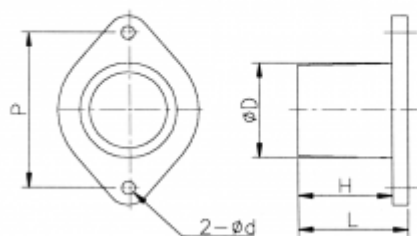

Data Sheet

Article number: 27591429450

Description: Inlet/outlet for hose pipe 4-OD-50
KB-4..., 5..., 6..

Measures

Fig. 1

Fig. 2

D = 50

d = 7

Fig. = 1

H = 44

L = 52

Model = KB-4...,KB-5...,KB-6...

P = 83